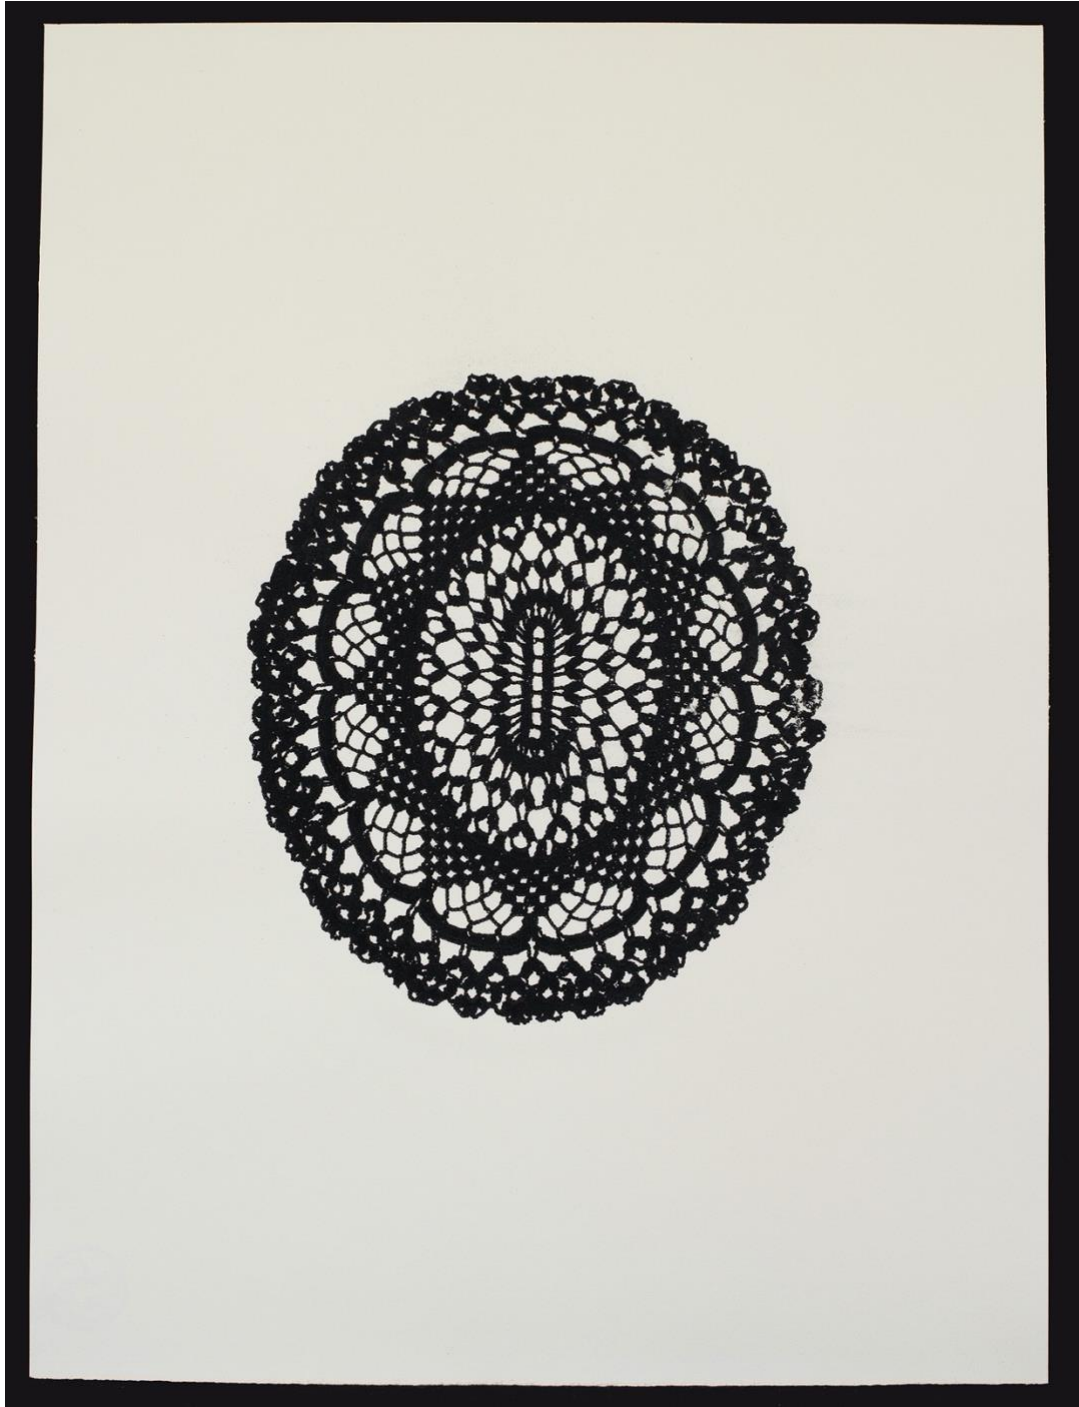

Diamond Dust IX