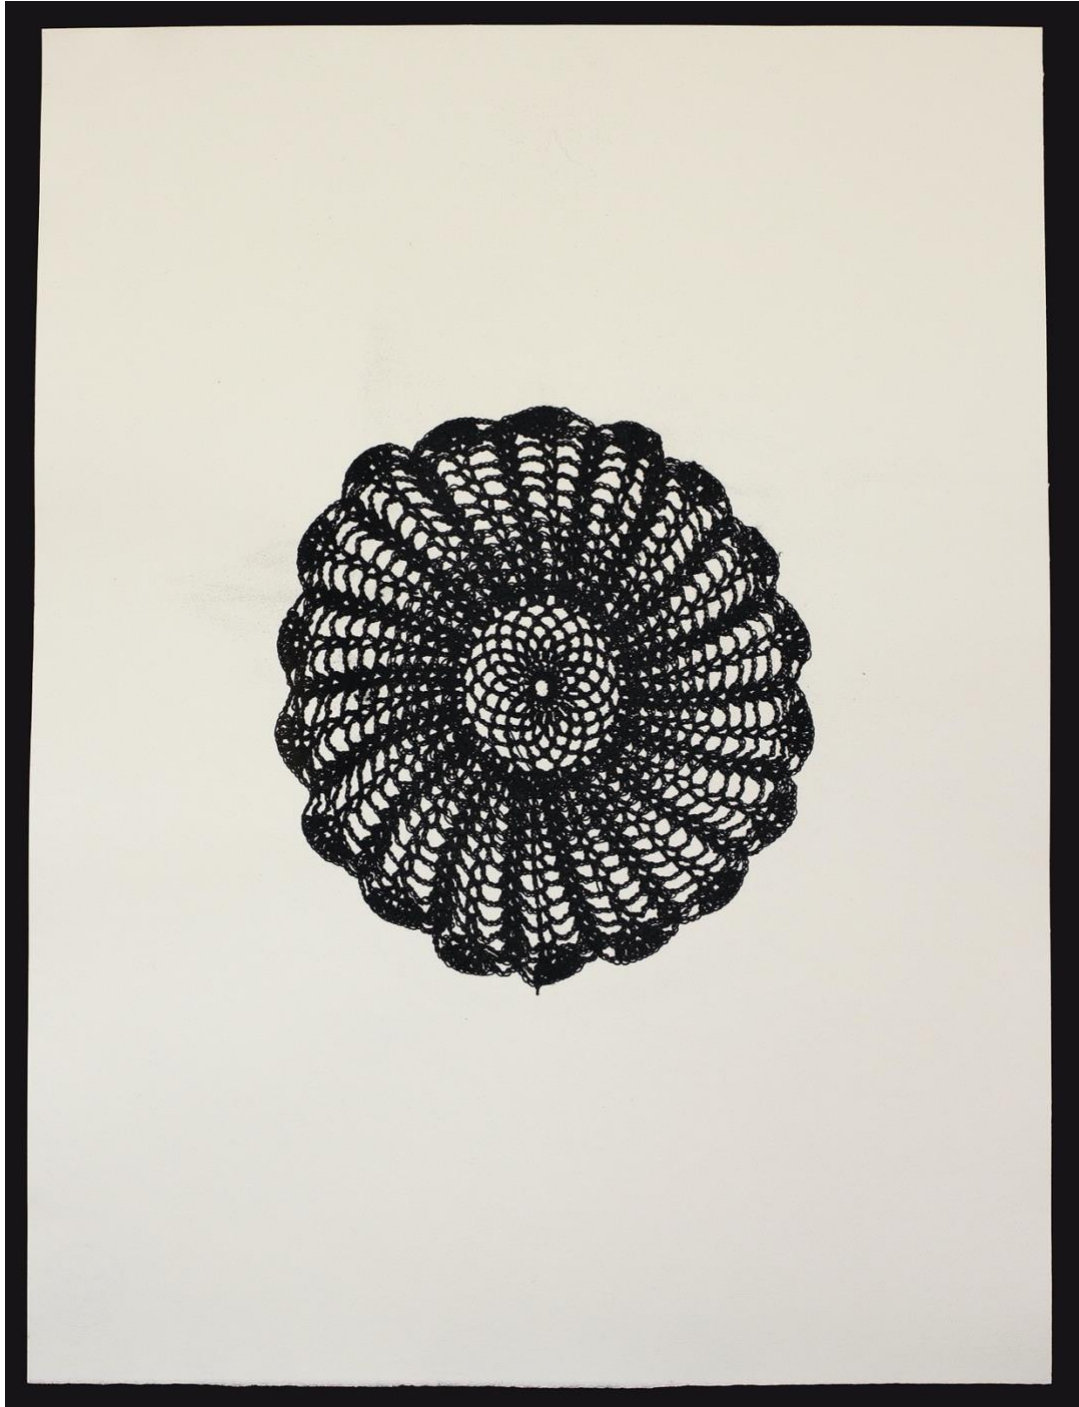

Diamond Mine IV