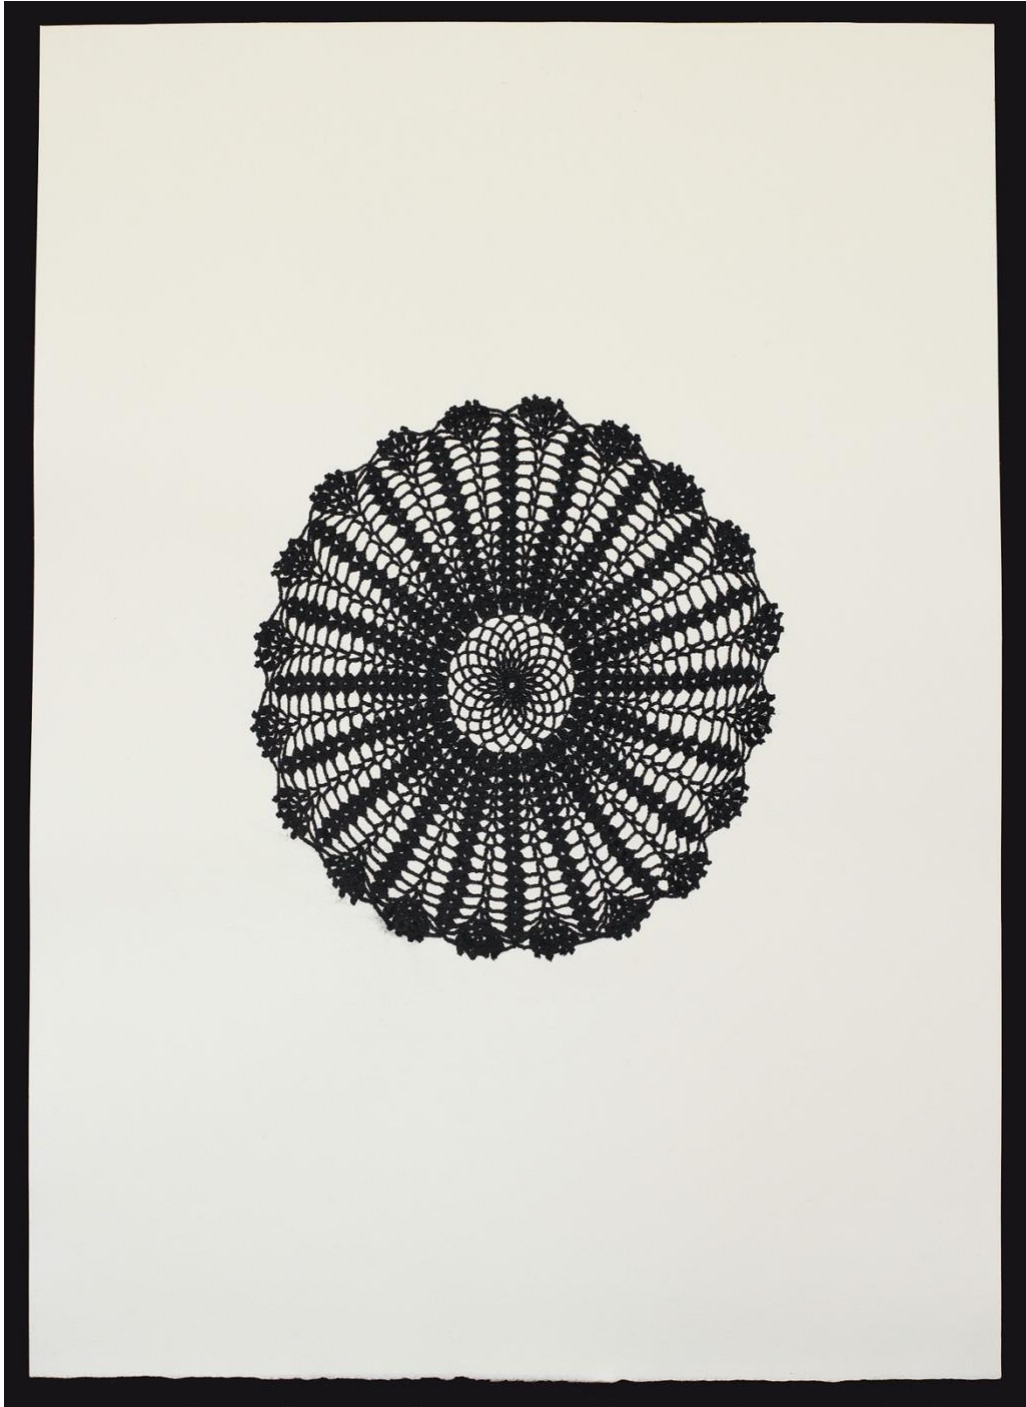

Marion Wassenaar

Diamond Mine

19 March – 10 April 2021

RDS Gallery
6 Castle Street, Dunedin
radner.strauss@rdsgallery.co.nz
rdsgallery.co.nz

All work)in this exhibition, with the exception of the installation (Diamond Dust I), are mixed media (carbonised cotton thread, Hahnemühle paper, nori rice past), 500 x 370 mm, and dated 2021.

Cover image: "Diamond Dust I, 2021 (installation, carbonised doily on ironing board, 700 x 910 x 310 mm)

Images © Marion Wassenaar
Formatting @ RDS Gallery

Diamond Dust II

Diamond Dust III

Diamond Dust IV

Diamond Mine II

Diamond Mine III

Diamond Mine IV

Diamond Mine V