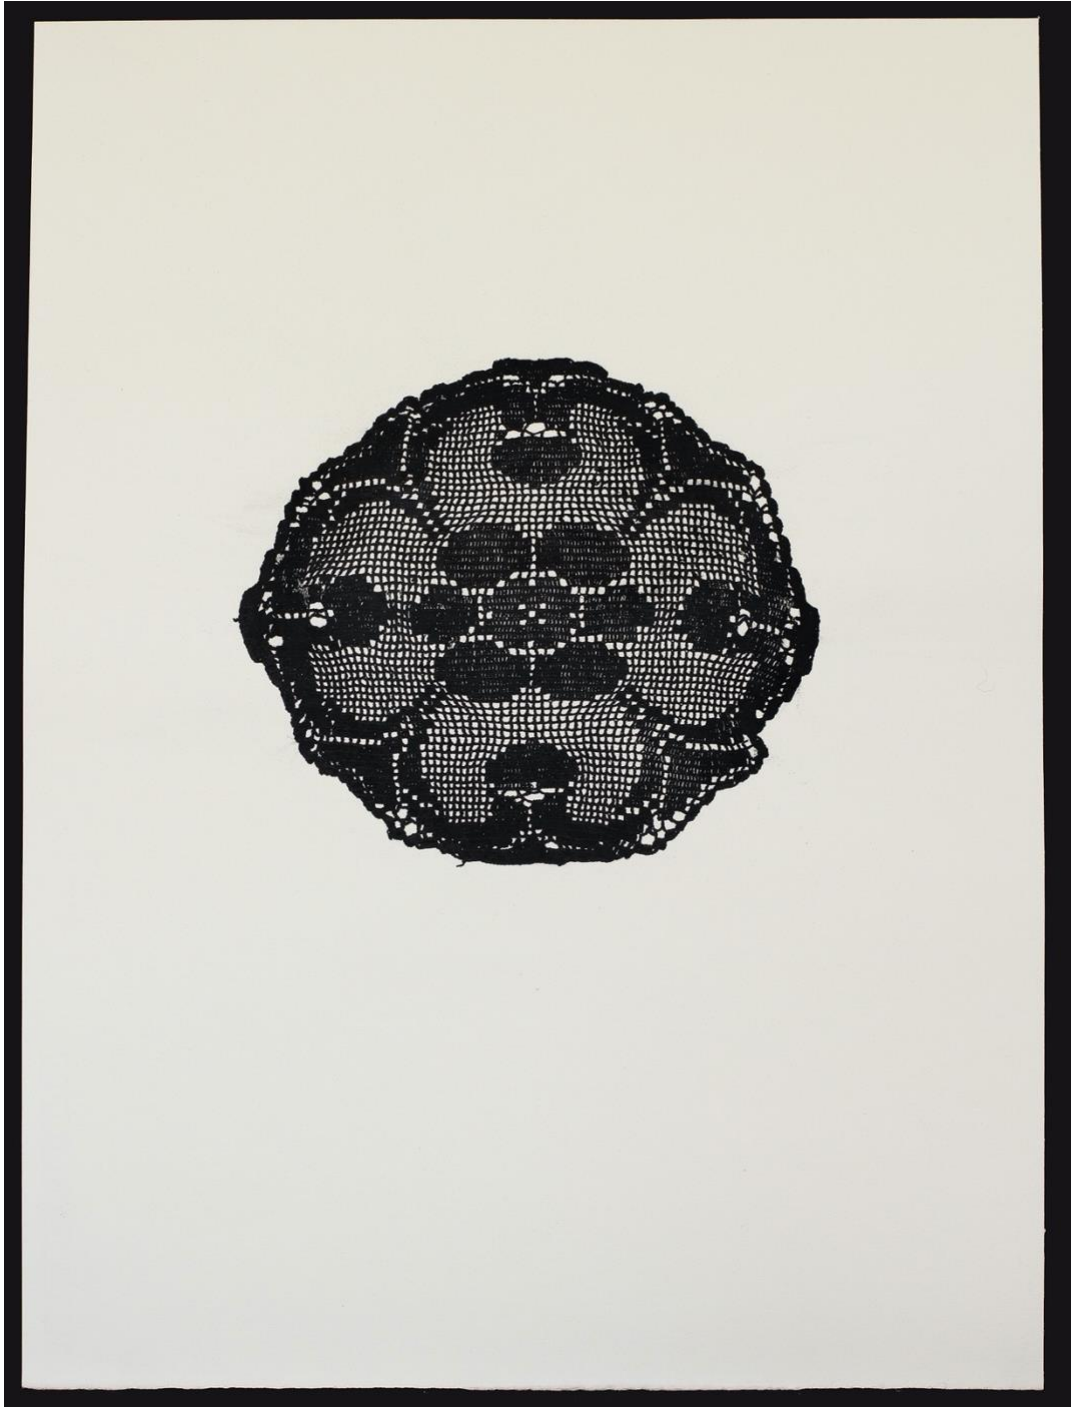

Diamond Dust VII