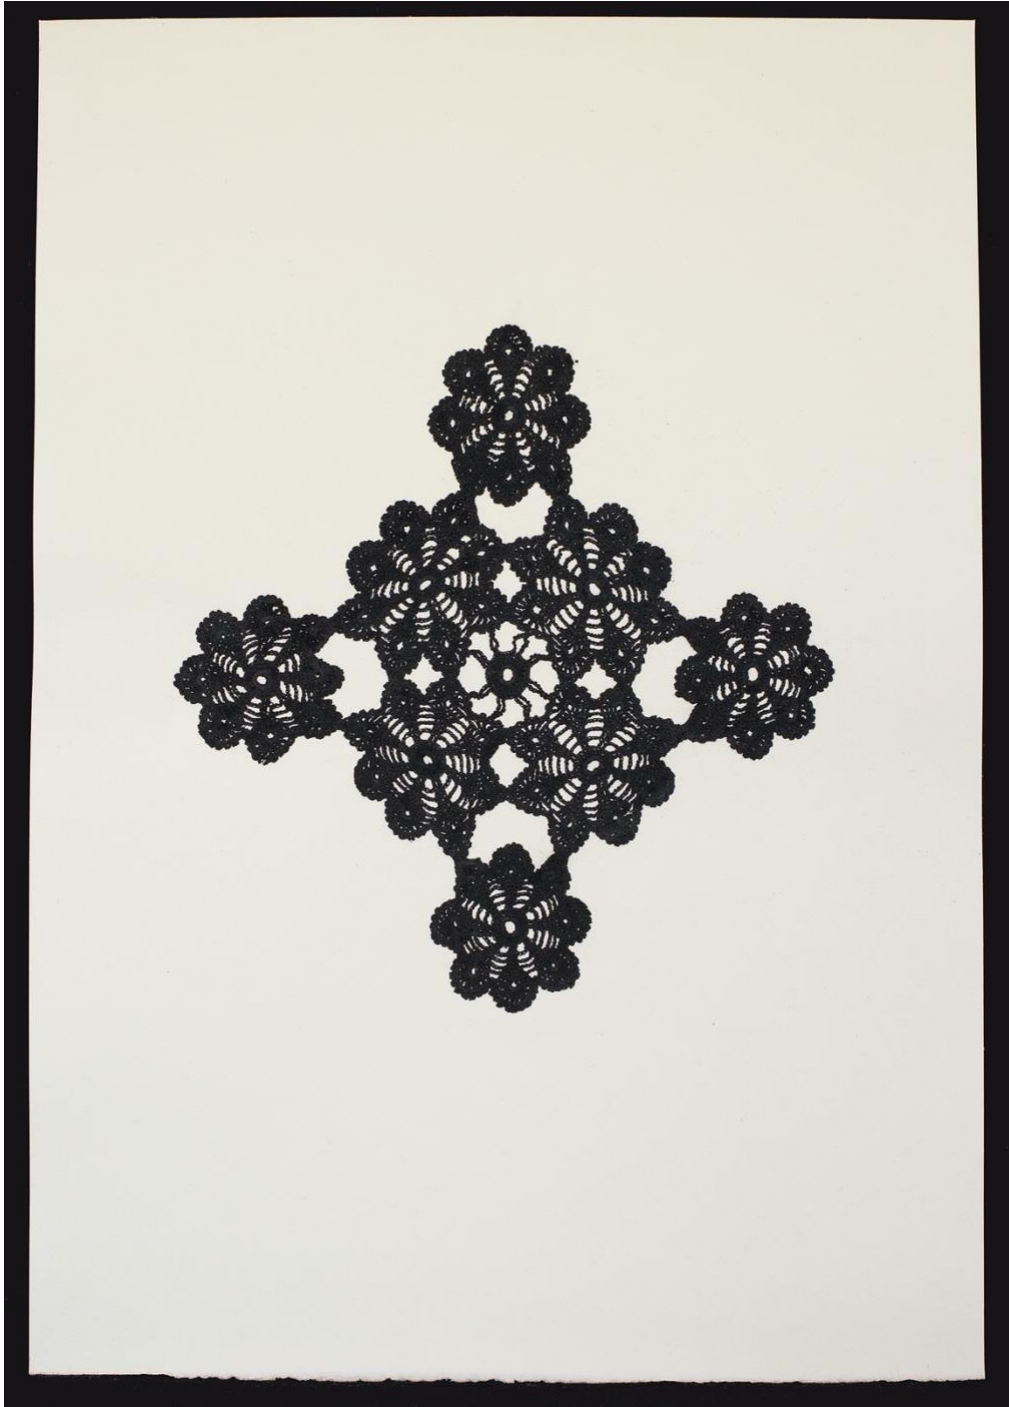

Marion Wassenaar

Diamond Mine

19 March – 10 April 2021

RDS Gallery
6 Castle Street, Dunedin
radner.strauss@rdsgallery.co.nz
rdsgallery.co.nz

All work)in this exhibition, with the exception of the installation (Diamond Dust I), are mixed media (carbonised cotton thread, Hahnemühle paper, nori rice past), 500 x 370 mm, and dated 2021.

Cover image: "Diamond Dust I, 2021 (installation, carbonised doily on ironing board, 700 x 910 x 310 mm)

Images © Marion Wassenaar
Formatting @ RDS Gallery

Diamond Dust II

Diamond Dust III

Diamond Dust IV

Diamond Mine II

Diamond Mine III

Diamond Mine IV

Diamond Mine V