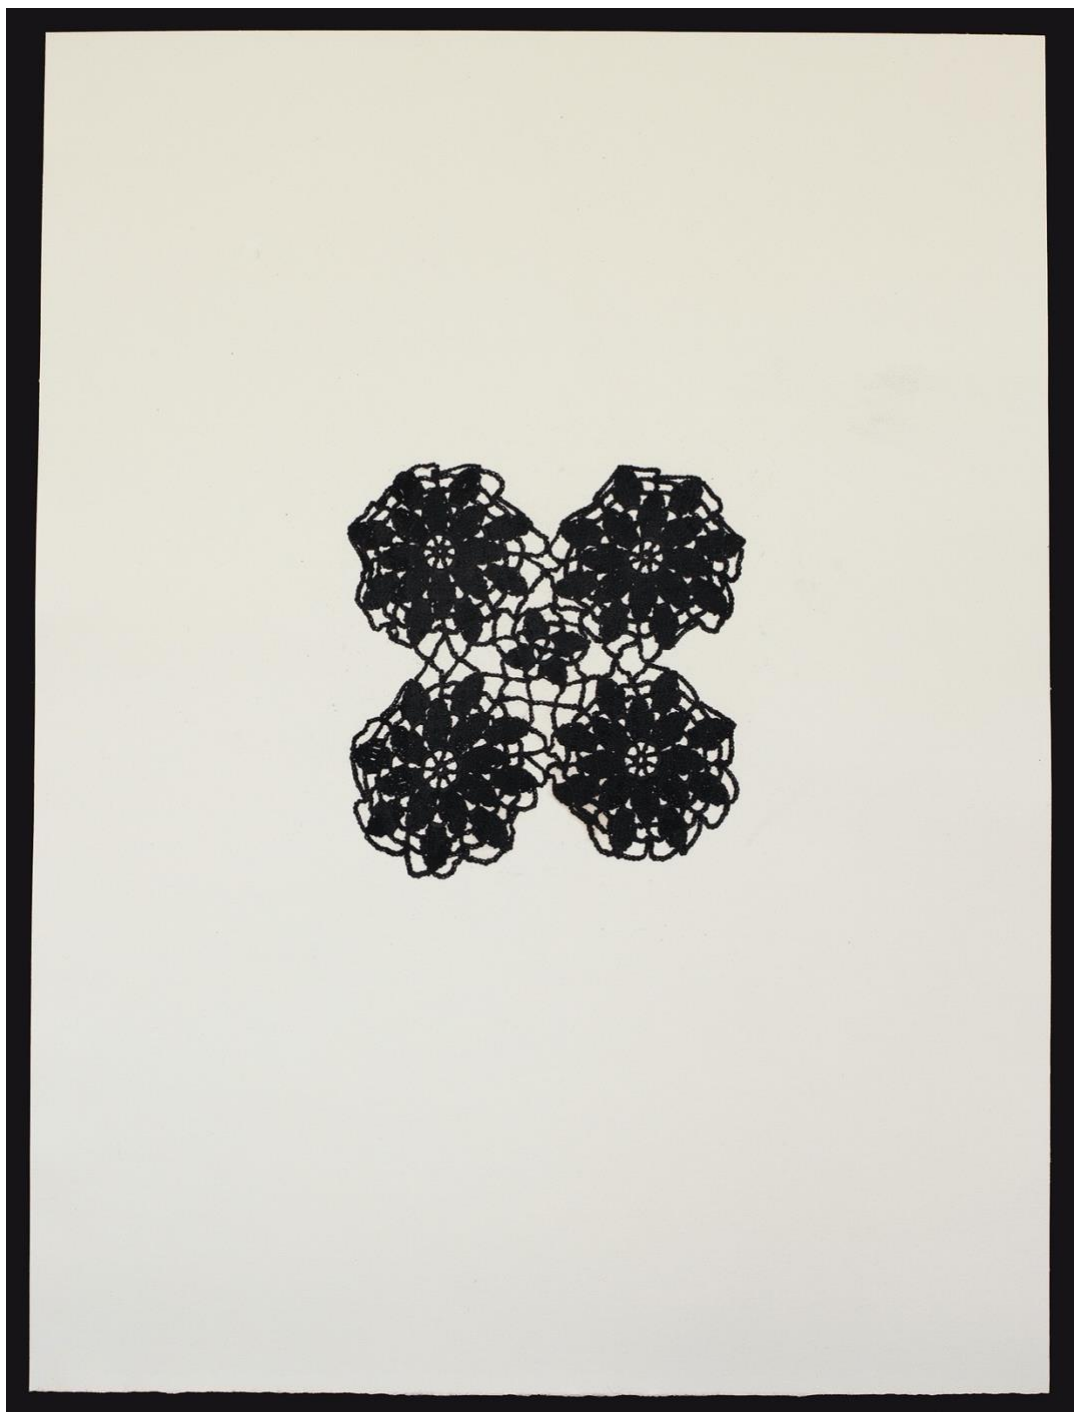

Marion Wassenaar

Diamond Mine

19 March – 10 April 2021

RDS Gallery
6 Castle Street, Dunedin
radner.strauss@rdsgallery.co.nz
rdsgallery.co.nz

All work)in this exhibition, with the exception of the installation (Diamond Dust I), are mixed media (carbonised cotton thread, Hahnemühle paper, nori rice past), 500 x 370 mm, and dated 2021.

Cover image: "Diamond Dust I, 2021 (installation, carbonised doily on ironing board, 700 x 910 x 310 mm)

Images © Marion Wassenaar
Formatting @ RDS Gallery

Diamond Dust II

Diamond Dust III

Diamond Dust IV