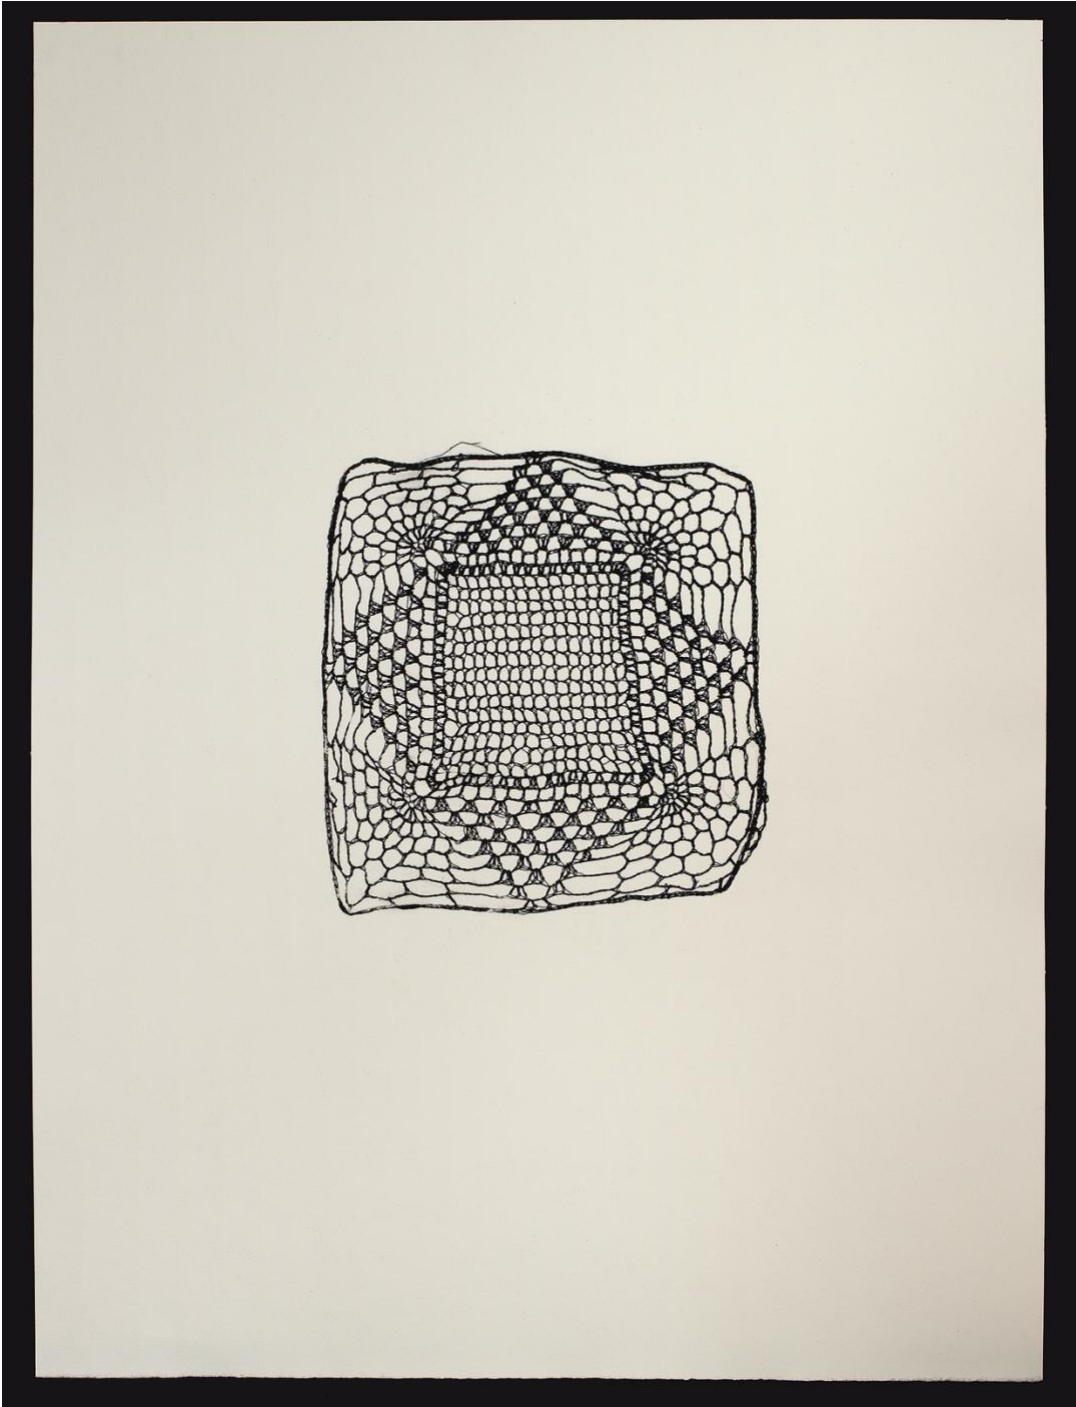

Diamond Mine V