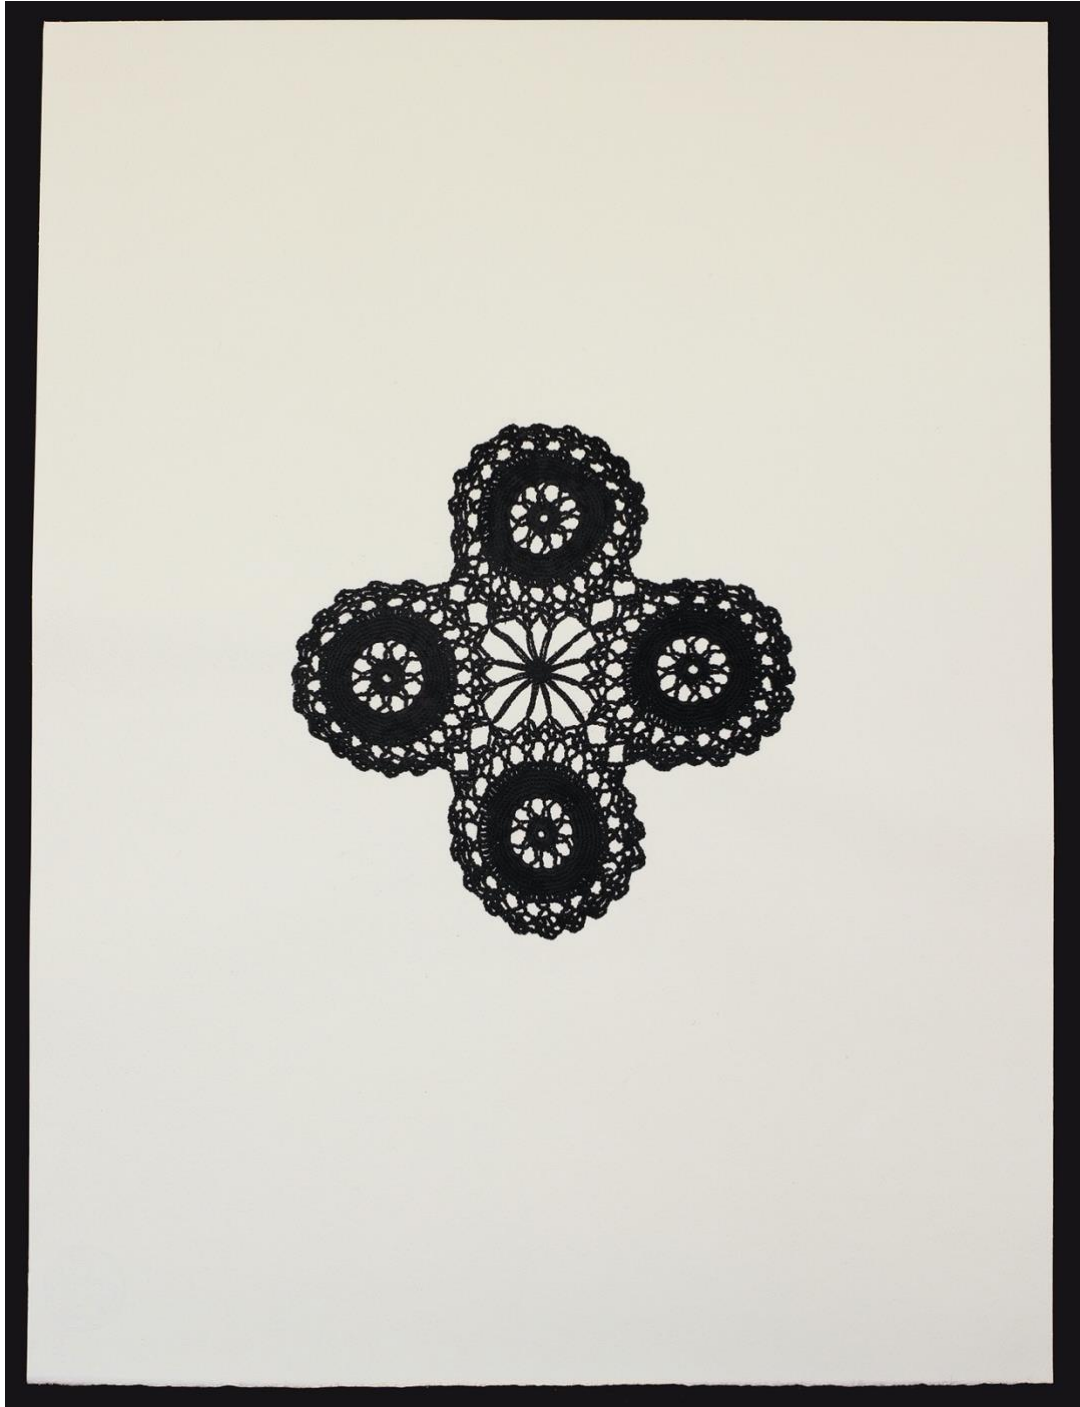

Marion Wassenaar

Diamond Mine

19 March – 10 April 2021

RDS Gallery
6 Castle Street, Dunedin
radner.strauss@rdsgallery.co.nz
rdsgallery.co.nz

All work)in this exhibition, with the exception of the installation (Diamond Dust I), are mixed media (carbonised cotton thread, Hahnemühle paper, nori rice past), 500 x 370 mm, and dated 2021.

Cover image: "Diamond Dust I, 2021 (installation, carbonised doily on ironing board, 700 x 910 x 310 mm)

Images © Marion Wassenaar
Formatting @ RDS Gallery

Diamond Dust II

Diamond Dust III

Diamond Dust IV