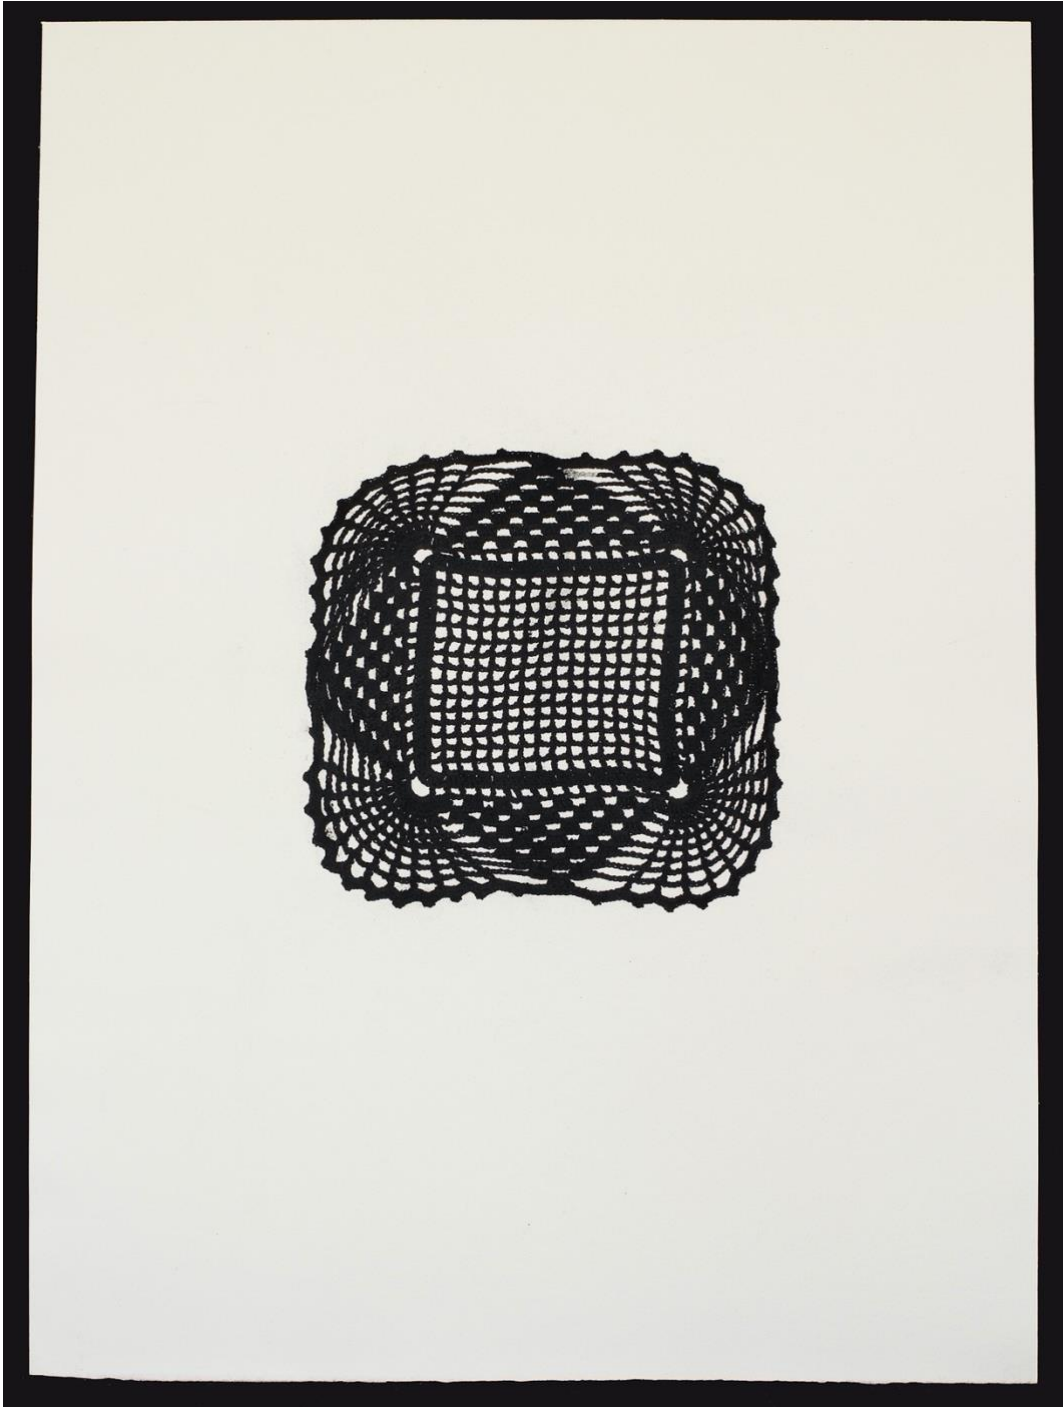

Diamond Dust VI