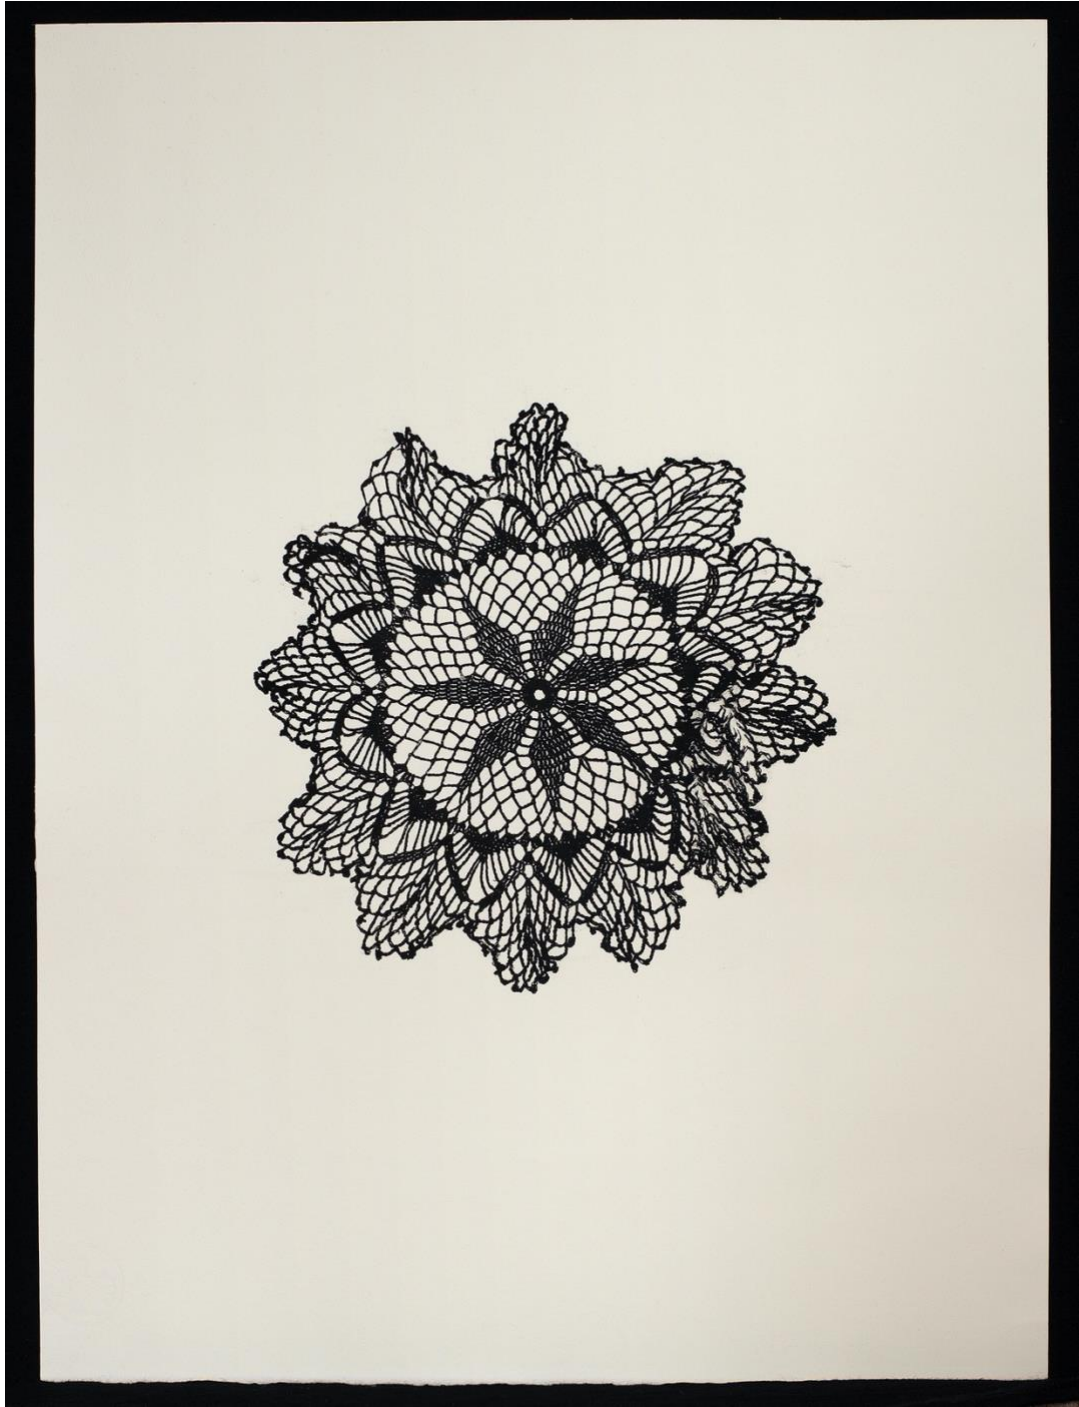

Marion Wassenaar

Diamond Mine

19 March – 10 April 2021

RDS Gallery
6 Castle Street, Dunedin
radner.strauss@rdsgallery.co.nz
rdsgallery.co.nz

All work)in this exhibition, with the exception of the installation (Diamond Dust I), are mixed media (carbonised cotton thread, Hahnemühle paper, nori rice past), 500 x 370 mm, and dated 2021.

Cover image: "Diamond Dust I, 2021 (installation, carbonised doily on ironing board, 700 x 910 x 310 mm)

Images © Marion Wassenaar
Formatting @ RDS Gallery

Diamond Dust II

Diamond Dust III

Diamond Dust IV

Diamond Dust V

Diamond Dust VI

Diamond Dust VII

Diamond Dust VIII

Diamond Dust IX

Diamond Dust X

Dimond Dust XI

Diamond Mine I