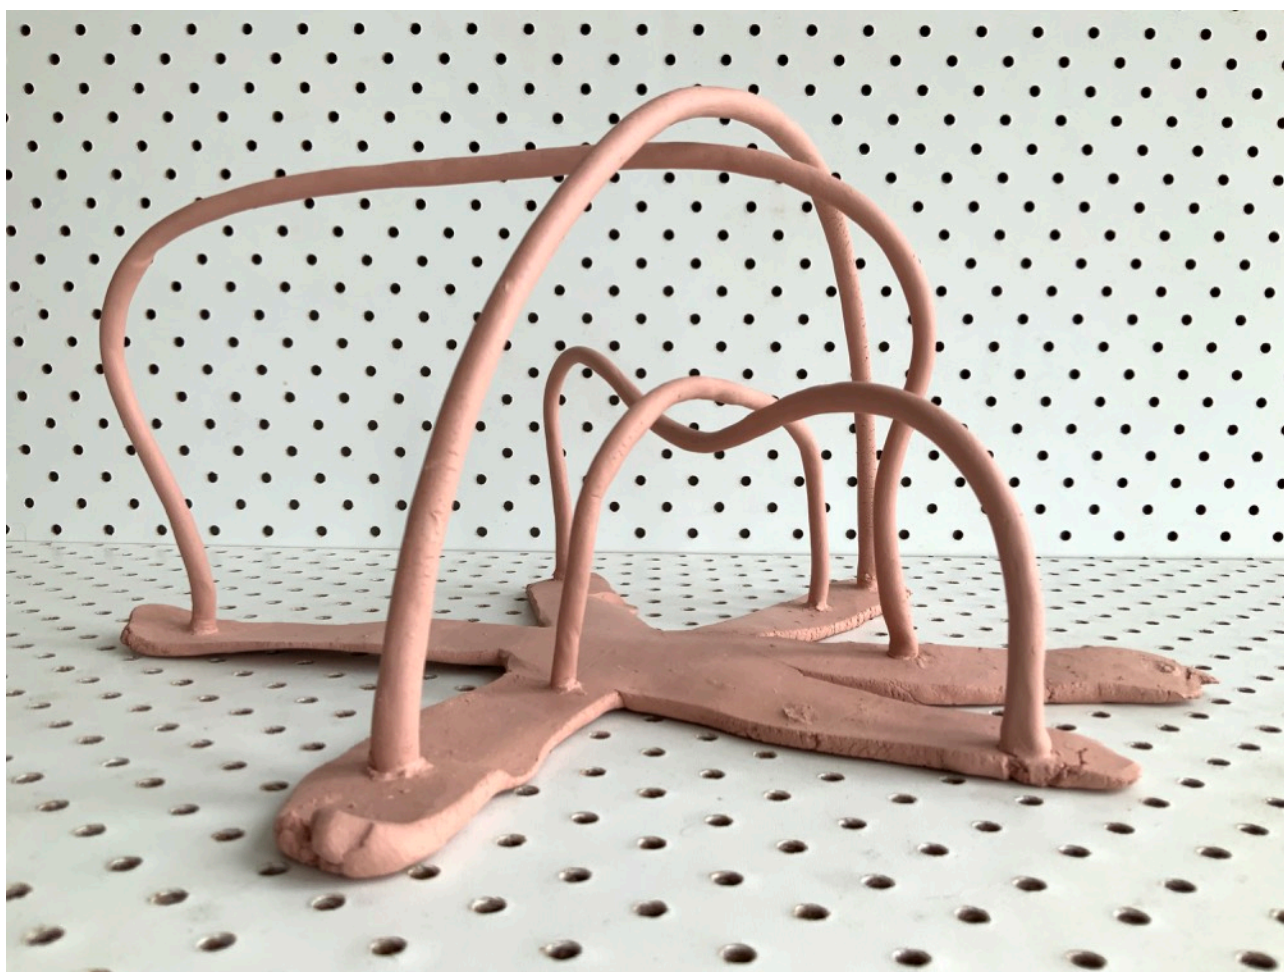

02cocktail: Sydney/San Francisco, 2021, gold wrapping paper, photocopies, 252cm h x 180cm w. [Panels 6 high 2 wide; series of 6.]

03cocktail: *Ditto*, 2021, chocolate wrapper, silver foil, 484cm h x 162cm w. [Panels 4 high 2 wide; series of 2.]

02starter: Oki, 2021, ceramic, 18cm h x 27cm w x 23cm d.

03starter: *Caught It Bad Just Today*, 2021, ceramic, paint and gold lustre, 37cm h x 32cm w x 34cm d.

04starter: *The Idea of You*, 2021, ceramic, paint and gold lustre, 30 cm h x 32cm w x 34cm d.