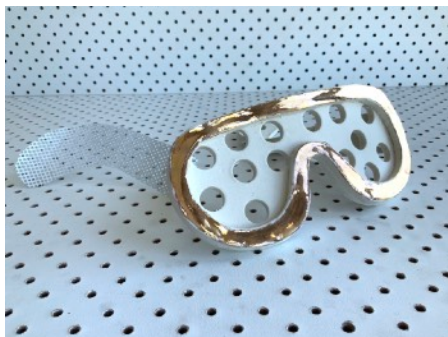

02main: Details and component parts [see previous page].

03main: *My Tongue in Your, Your Tongue in My* [still working on], 2021, raw clay, found objects, 35cm h x 52cm w x 42cm d.

01dessert: *Mask Sunglasses*, 2021, ceramic, lustre, 11cm h x 19cm w x 14cm d.

02dessert: *Crown Jewels Sunglasses*, 2021, ceramic, lustre, found materials, 27cm x 22cm w x 15cm d.

03dessert: *MENORMAL Sunglasses*, 2021, ceramic, lustre, found objet, 14cm h x 22cm w x 11 cm d.

04dessert: *I AM THE VIEW Sunglasses*, 2021, ceramic, lustre, paint, tape, 18.5cm h x 17.5cm w x 15cm d.

05dessert: *Fag Shades*, 2021, ceramic, lustre, spray paint, 25cm h x 19 cm w x 14cm d.

06dessert: *Slab Sunglasses*, 2021, ceramic, lustre, found object, 10cm h x 24cm w x 19cm d.

07dessert: *Safety Sunglasses*, 2021, ceramic, lustre, found object, 9cm h x 19cm w x 18cm d.

01night: *Coil Ring #1*, 2021, ceramic, lustre, 7.5cm h x 4cm w x 2cm d.

02night: *Coil Ring #2*, 2021, ceramic, lustre 6.5cm h x 4cm w x 2.5cm d.

03night: *Coil Ring #3*, 2021, ceramic, lustre 6.5cm h x 4cm w x 2.5cm d.