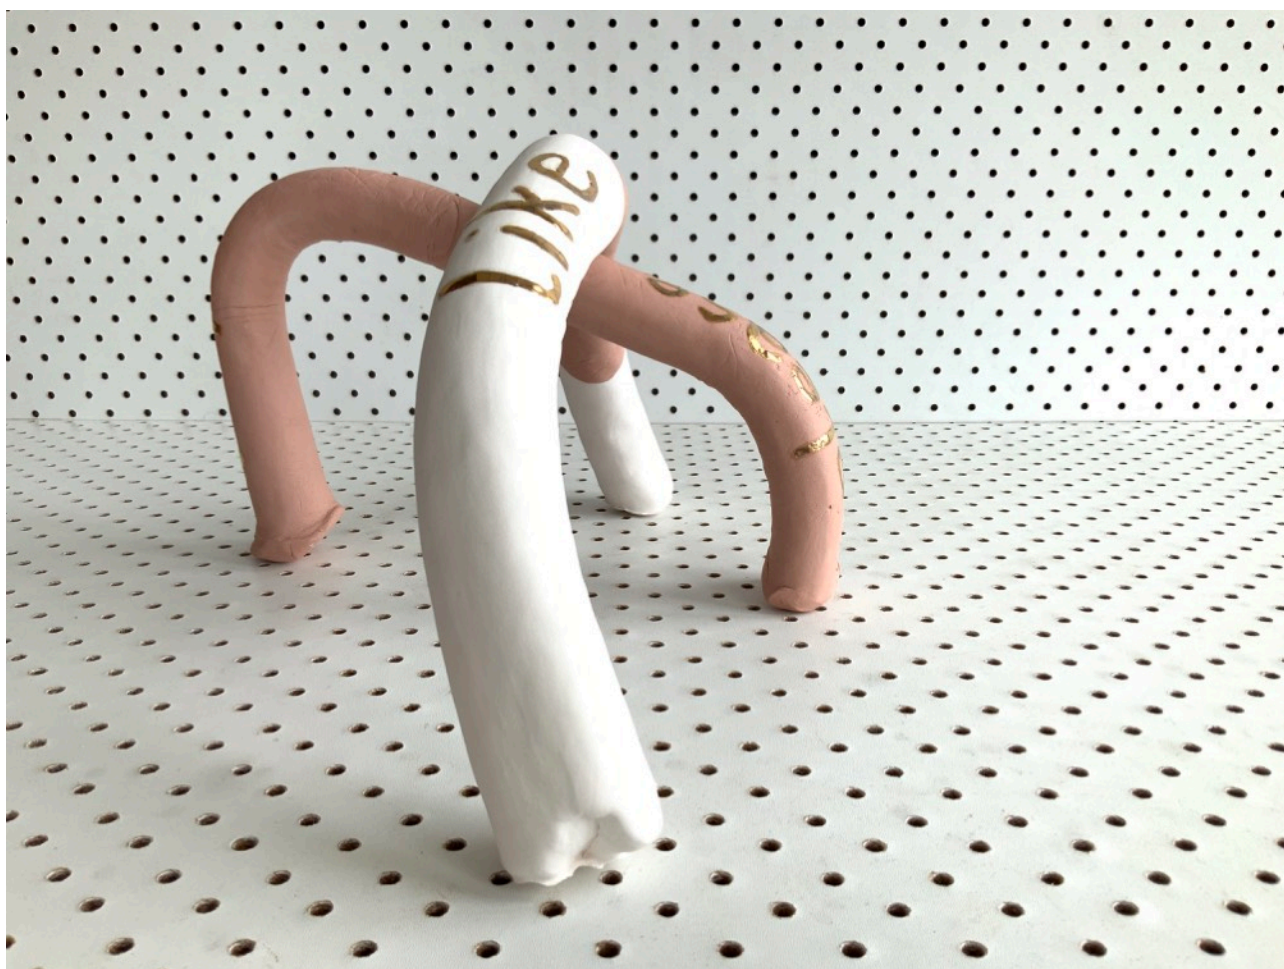

02cocktail: Sydney/San Francisco, 2021, gold wrapping paper, photocopies, 252cm h x 180cm w. [Panels 6 high 2 wide; series of 6.]

03cocktail: *Ditto*, 2021, chocolate wrapper, silver foil, 484cm h x 162cm w. [Panels 4 high 2 wide; series of 2.]

04cocktail: *Loser*, gold wrapping paper, photocopies, 252cm h x 360cm w. [Panels 6 high 2 wide; series of 6]

01starter: *Please Don't Like Me*, 2021, 2021, ceramic with gold lustre, 18cm h x 23cm w x 32cm d.

02starter: Oki, 2021, ceramic, 18cm h x 27cm w x 23cm d.

03starter: *Caught It Bad Just Today*, 2021, ceramic, paint and gold lustre, 37cm h x 32cm w x 34cm d.

04starter: *The Idea of You*, 2021, ceramic, paint and gold lustre, 30 cm h x 32cm w x 34cm d.