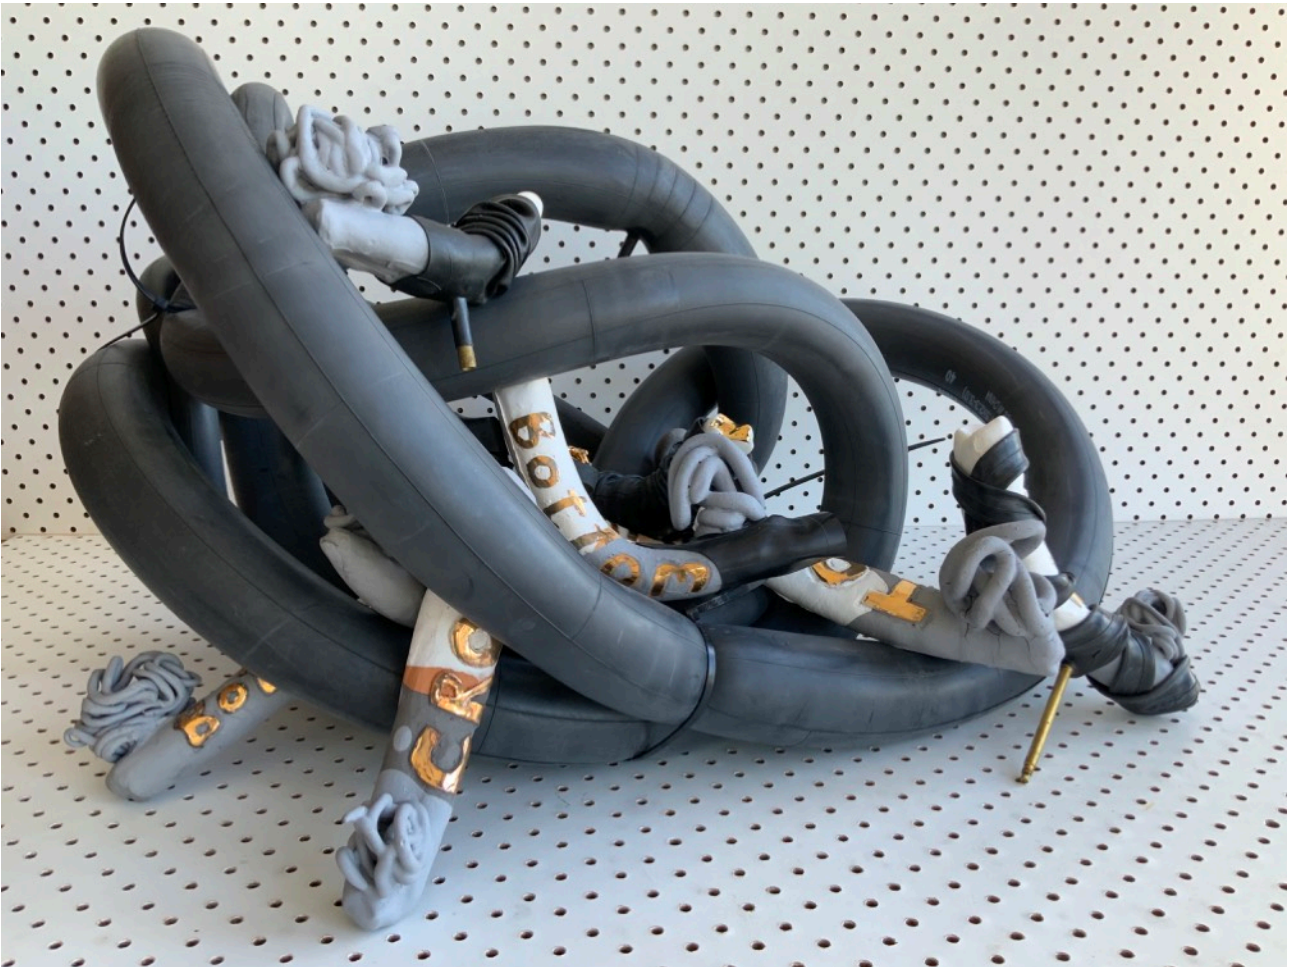

02main: *Slugs and Snails and Puppy Dog Tales*, 2021, ceramic, gold lustre, cable ties and bike inner tubes, 34cm h x 66cm w x 42cm d.