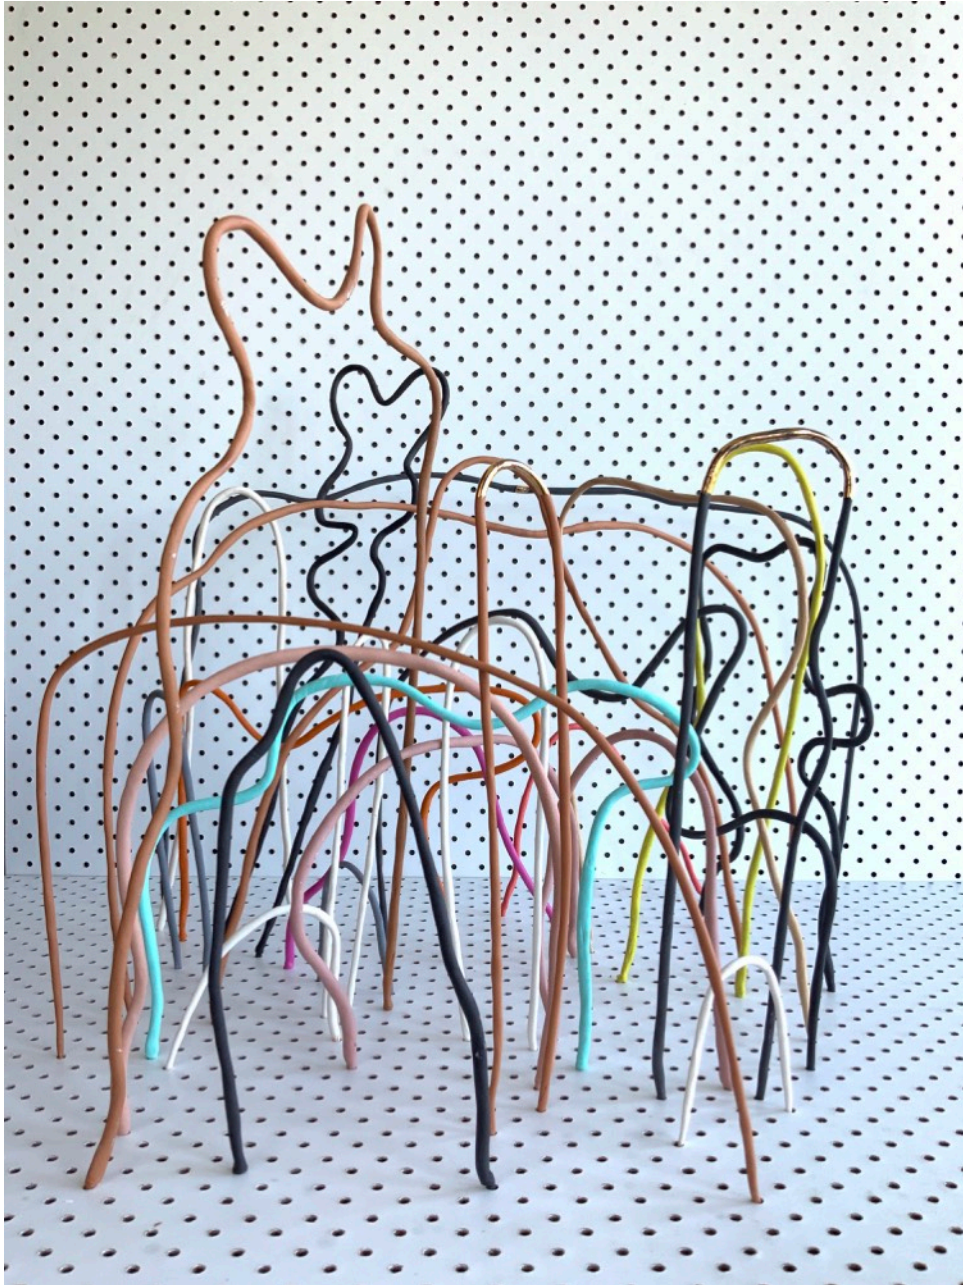

02starter: Oki, 2021, ceramic, 18cm h x 27cm w x 23cm d.

03starter: *Caught It Bad Just Today*, 2021, ceramic, paint and gold lustre, 37cm h x 32cm w x 34cm d.

04starter: *The Idea of You*, 2021, ceramic, paint and gold lustre, 30 cm h x 32cm w x 34cm d.

05starter: *Gudnight*, 2021, ceramic, Paint and Gold Lustre  
42cm h x 27cm w x 29cm d.

01course: *Riding the Roller Coaster with Ziggy Stardust*, 2021, ceramic, paint and gold lustre, approximately 49cm h x 64cm w x 51cm d. [Dimensions vary.]

02course: *Someday My (Hot) Prince Will Come*, 2021, ceramic, gold lustre and glitter, 54cm h x 51cm w x 50cm d.

03coursea: *Why didn't they just go to the Emerald City?*, 2021, ceramic, paint and tennis balls, 48cm h x 52cm w x 50cm d. [Front.]

01main: *Crazy Crazy Love* ,2021, traffic tape, cable ties and gold lustre, 53cm h x 42cm w x 50cm d.

02main: *Slugs and Snails and Puppy Dog Tales*, 2021, ceramic, gold lustre, cable ties and bike inner tubes, 34cm h x 66cm w x 42cm d.