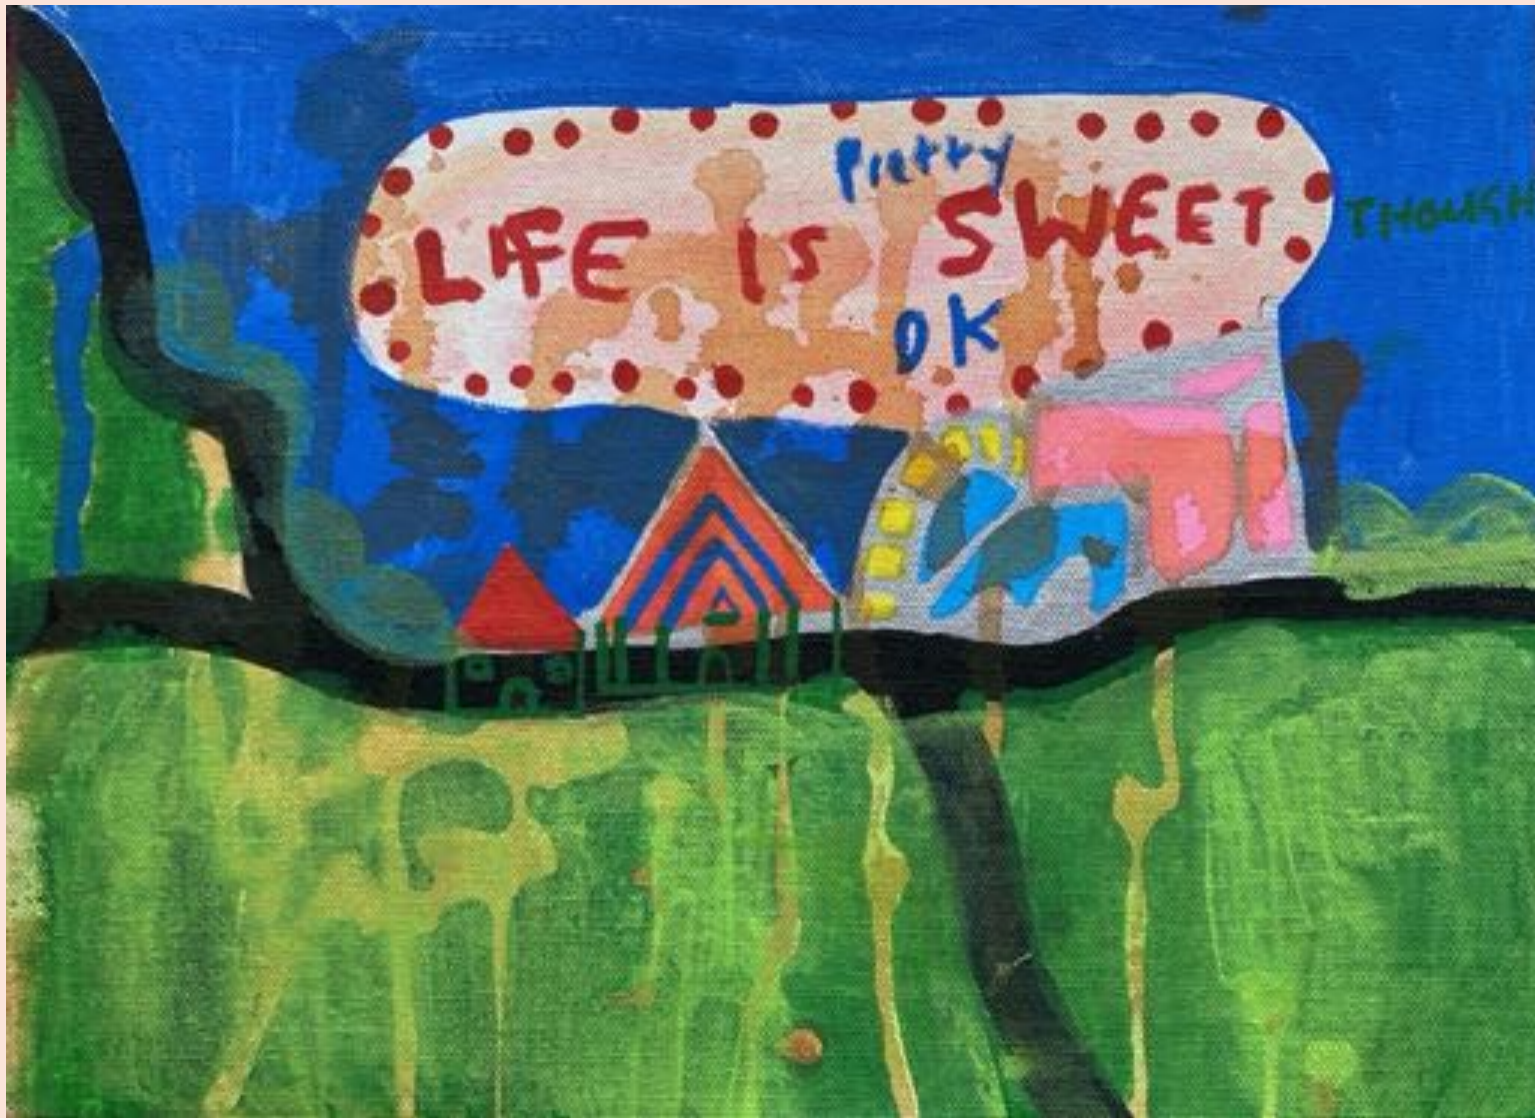

# FELIX HARRIS

Back Room Catalogue  
*2022*

---

For further information contact:  
[radner@rdsgallery.co.nz](mailto:radner@rdsgallery.co.nz)

RDS Gallery  
6 Castle Street, Dunedin  
rdsgallery.co.nz

*Life is Sweet*, 2021. Acrylic on canvas panel (210 x 297 mm).

#1

©images, Felix Harris

*Fortress of Solitude*, 2021. Acrylic on canvas panel (210 x 297 mm).

#2

©images, Felix Harris

Sign Language, 2021. Acrylic on canvas panel (210 x 297 mm).

#3

©images, Felix Harris

*Brilliant*, 2021. Acrylic on canvas panel (210 x 297 mm).

#4

©images, Felix Harris

*Sick Planet*, 2021. Acrylic on canvas panel (210 x 297 mm).

#5

©images, Felix Harris

*Under Water*, 2021. Acrylic on canvas panel (210 x 297 mm).