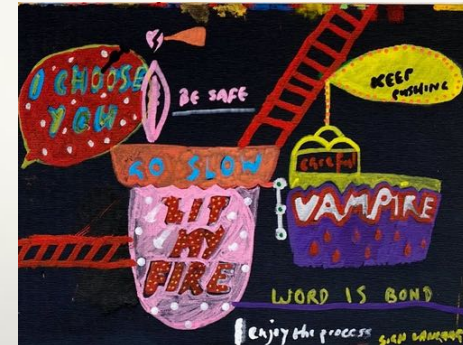

©images, Felix Harris

Felix Harris

Residue
2021
Acrylic on canvas panel
225mm x 305mm unframed
SOLD
©images, Felix Harris

Felix Harris

Sign Language II
2021
Acrylic on canvas panel
225mm x 305mm unframed

©images, Felix Harris