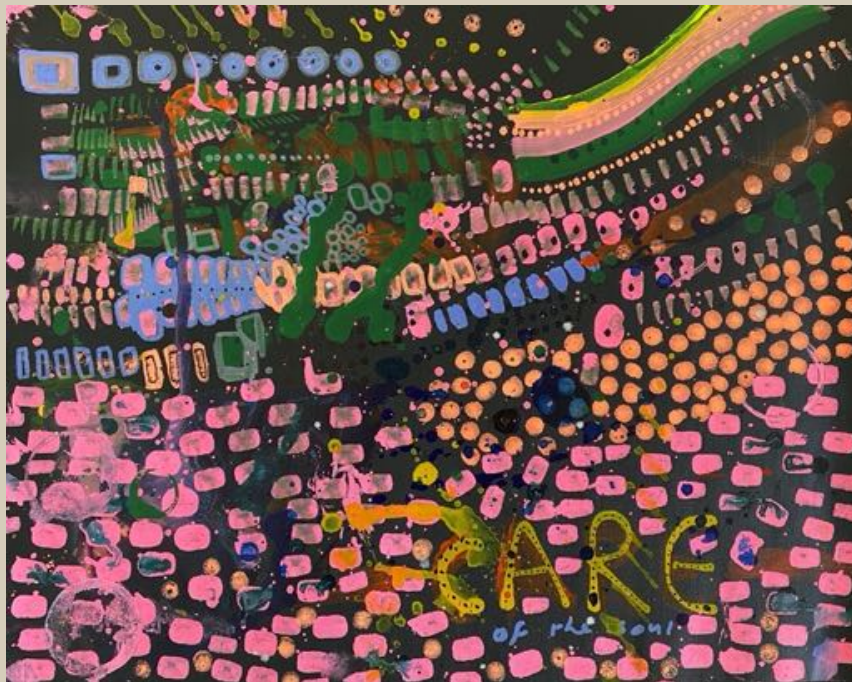

Lips, 2020, acrylic [23/27.5cm]

5

©images, Felix Harris

Sky / Water, 2021, acrylic and oil pastel on canvas panel [23/30cm]

6

©images, Felix Harris

Sandra, 2021, acrylic on canvas panel [23/30cm]

7

©images, Felix Harris

Care of the Soul, 2021, acrylic on canvas panel [41/50.5cm]

8

©images, Felix Harris

Scenic, 2021, acrylic on canvas panel [30/38cm]

9

©images, Felix Harris

I'm Yours, 2021, acrylic on canvas panel [30/42cm]